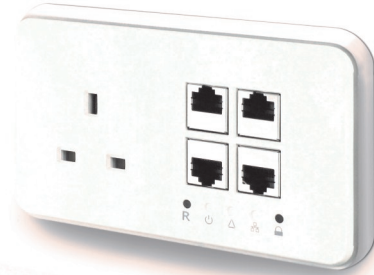

The all-in-one Ethernet Power Socket

Hotels and Hostel Accommodation

BENEFITS

- High-value, low-cost means of providing the Internet in every room without disruption
- Provides a unified network for Internet, Video on Demand and VoIP ("Triple Play")
- New revenue streams by providing Internet access in each room
- No rewiring needed as the existing mains wiring is used
- No costly structural alterations
- Saves the cost and the disruption of installing CAT5 cables and the equipment to support them
- The hotel normal business operation does not need to be interrupted
- Eliminate coverage black spots

KEY FEATURES

- Ethernet at up to 200Mbps across a meshed network
- Connect to a broadband router to share Internet access
- High speed managed switch for business class networking
- Fast enough to stream High Definition (HD) video
- Supports Quality of Service (QoS) and tagged VLANs
- Supports Windows, Mac, Linux and all operating systems with TCP/IP support
- Encrypted with 128bit AES security
- Compatible with the HomePlug AV standard
- Fits a UK standard two-gang 35 mm deep metal back box
- And of course power