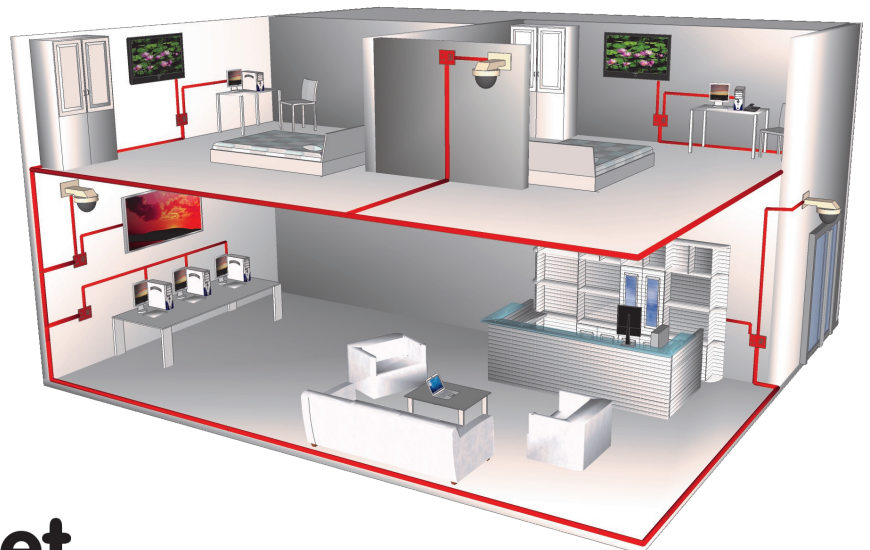

The solution

Power Ethernet provides a seamless and non disruptive solution for hotels that want to benefit from Internet access in each room.

The PE Socket's unique design incorporate four switched Ethernet ports inside the wall socket which unlike the adaptors, cannot be easily unplugged, knocked out or stolen.

The PE Sockets are UK Standard in size and simple to install by any electrician with all the advantages of reliability, compliance with Health & Safety regulations and aesthetic appeal.