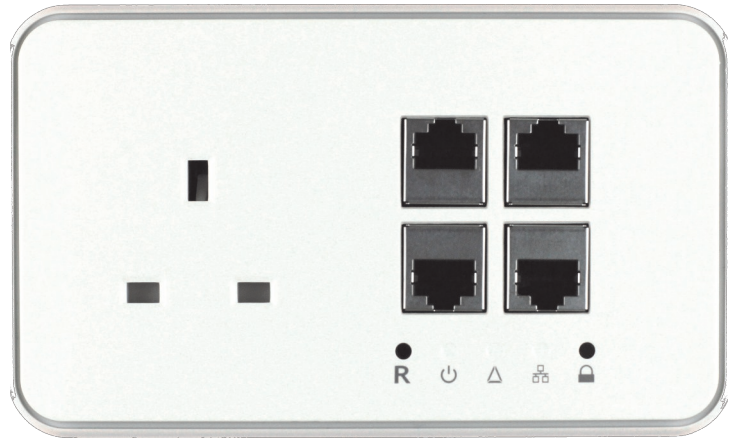

The network backbone is robust and encrypted with 128bit AES security and as the PE Sockets are simple to install by any electrician, it benefits from a tamper and theft proof installation.

The PE Socket incorporates a high speed managed switch with 4 Ethernet ports which eliminates the need for adding additional network switches. This removes the clutter and hassle of additional cables under desks or behind televisions and provides a solution with all the advantages of reliability, Health & Safety compliance and aesthetic appeal.

Network backbone for Home Automation

Triple Play services

Voice over IP telephony

IPTV and Video on Demand

CCTV Surveillance

Digital Signage

Supported Standards

- Ethernet at up to 200Mbps across a meshed network with shared Internet access
- Connect to a broadband router to share Internet access
- High speed managed switch for business class networking
- Fast enough to stream High Definition (HD) video
- Supports Quality of Service (QoS) and tagged VLANs
- Supports Windows, Mac, Linux and all operating systems with TCP/IP support
- Encrypted with 128bit AES security
- Utilises the Atheros INT6400 chipset which is compatible with HomePlug Alliance AV standard
- Fits a UK standard two-gang 35 mm deep metal back box
- Supports TV over IP (IPTV), Voice Over IP (VoIP), Digital Signage and Security CCTV cameras
- And of course power

Two or more HomePlug AV compatible devices are required. The power outlets must be electrically connected sharing the same power rail in order for Powerline devices to provide a network connection between them.